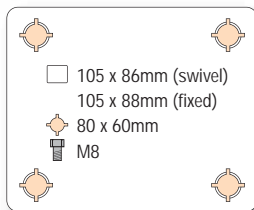

- Double ball race swivel head
- Top plate fixing

22 + NYLON WHEEL

100, 125mm

150, 200mm

| wheel diameter | tread width | fitted height | swivel offset | load capacity | bearing type | bearing type | | swivel + total stop brake |
|----------------|-------------|---------------|---------------|---------------|--------------|--------------|----------|---------------------------|
| | | | | | | swivel | fixed | |
| 100 | 32 | 128 | 40 | 250 | roller | 4 22 NYB | 4 29 NYB | 4 22 NYB SWB |
| 125 | 35 | 155 | 42.5 | 250 | roller | 5 22 NYB | 5 29 NYB | 5 22 NYB SWB |
| 150 | 38 | 188 | 53 | 500 | roller | 6 22 NYB | 6 29 NYB | 6 22 NYB SWB |
| 200 | 38 | 238 | 53 | 500 | roller | 8 22 NYB | 8 29 NYB | 8 22 NYB SWB |

NOTE: All dimensions are in mm and all loadings in kg unless otherwise stated