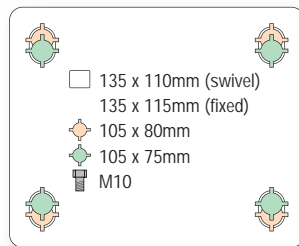

- Double ball race swivel head
- Top plate fixing

22 + NYLON WHEEL

100, 125mm

150, 200mm

| wheel diameter | tread width | fitted height | swivel offset | load capacity | bearing type | bearing type | | swivel + total stop brake |
|----------------|-------------|---------------|---------------|---------------|--------------|--------------|----------|---------------------------|
| | | | | | | swivel | fixed | |
| 100 | 32 | 128 | 40 | 250 | roller | 4 22 NYB | 4 29 NYB | 4 22 NYB SWB |
| 125 | 35 | 155 | 42.5 | 250 | roller | 5 22 NYB | 5 29 NYB | 5 22 NYB SWB |
| 150 | 38 | 188 | 53 | 500 | roller | 6 22 NYB | 6 29 NYB | 6 22 NYB SWB |
| 200 | 38 | 238 | 53 | 500 | roller | 8 22 NYB | 8 29 NYB | 8 22 NYB SWB |

NOTE: All dimensions are in mm and all loadings in kg unless otherwise stated