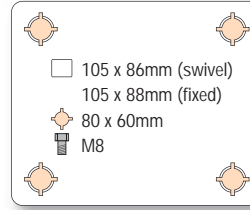

- Double ball race swivel head
- Top plate fixing

22 + BLUE RUBBER TYRED WHEEL WITH NYLON CENTRE

100, 125mm

150, 200mm

wheel diameter	tread width	fitted height	swivel offset	load capacity	bearing type	swivel + total stop brake		
						swivel	fixed	swivel + total stop brake
100	38	128	40	160	roller	4 22 RNB	4 29 RNB	4 22 RNB SWB
125	38	155	42.5	180	roller	5 22 RNB	5 29 RNB	5 22 RNB SWB
150	45	188	53	300	roller	6 22 RNB	6 29 RNB	6 22 RNB SWB
200	50	238	53	450	roller	8 22 RNB	8 29 RNB	8 22 RNB SWB

NOTE: All dimensions are in mm and all loadings in kg unless otherwise stated