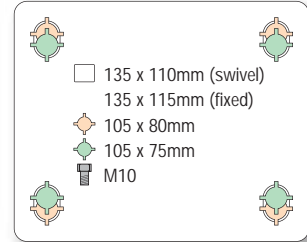

- Double ball race swivel head
- Top plate fixing

22 + BLUE RUBBER TYRED WHEEL WITH NYLON CENTRE

100, 125mm

150, 200mm

wheel diameter	tread width	fitted height	swivel offset	load capacity	bearing type	swivel + total stop brake		
						swivel	fixed	swivel + total stop brake
100	38	128	40	160	roller	4 22 RNB	4 29 RNB	4 22 RNB SWB
125	38	155	42.5	180	roller	5 22 RNB	5 29 RNB	5 22 RNB SWB
150	45	188	53	300	roller	6 22 RNB	6 29 RNB	6 22 RNB SWB
200	50	238	53	450	roller	8 22 RNB	8 29 RNB	8 22 RNB SWB

NOTE: All dimensions are in mm and all loadings in kg unless otherwise stated