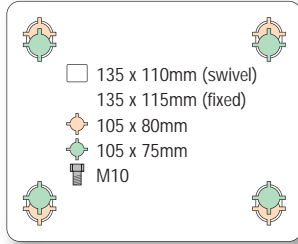

- Double ball race swivel head
- Top plate fixing

22 + BLACK RUBBER TYRED WHEEL WITH CAST IRON CENTRE

150, 200mm

wheel diameter	tread width	fitted height	swivel offset	load capacity	bearing type	swivel + total stop brake		
						swivel	fixed	swivel + total stop brake
150	45	188	53	400	roller	6 22 RTB	6 29 RTB	6 22 RTB SWB
200	51	238	53	500	roller	8 22 RTB	8 29 RTB	8 22 RTB SWB

NOTE: All dimensions are in mm and all loadings in kg unless otherwise stated