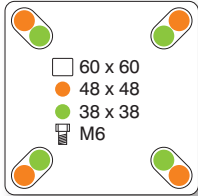

2V30V | TR | PLATE FIXING

GREY THERMOPLASTIC RUBBER TYRED WHEEL WITH NYLON CENTRE

wheel diameter	tread width	fitted height	swivel offset	load capacity	bearing type	swivel	fixed	swivel + total-stop brake
50	20 x 2	71	32	80	plain	2V30V 050 TRP P01		2V32V 050 TRP P01
75	25 x 2	103	34	100	plain	2V30V 075 TRP P01		2V32V 075 TRP P01

2V30V | TR | SINGLE HOLE FIXING

GREY THERMOPLASTIC RUBBER TYRED WHEEL WITH NYLON CENTRE

wheel diameter	tread width	fitted height	swivel offset	load capacity	bearing type	swivel	fixed	swivel + total-stop brake
50	20 x 2	71	32	80	plain	2V30V 050 TRP B10		2V32V 050 TRP B10
75	25 x 2	100	34	100	plain	2V30V 075 TRP B10		2V32V 075 TRP B10

EXPANDING ADAPTOR
for round or square tube

To suit all bolt hole fixing castors

See page 17

i All dimensions are in **mm** and all loadings are in **kg** unless otherwise stated