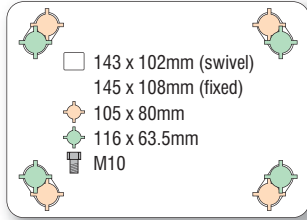

- Single ball race swivel head
- Top plate fixing

91
99

91 + NYLON WHEEL

wheel diameter	tread width	fitted height	swivel offset	load capacity	bearing type	swivel		
						swivel	fixed	swivel + total stop brake
125	35	154	33.5	365	roller	5 91 NYB	5 99 NYB	5 91 NYB BR

NOTE: All dimensions are in mm and all loadings in kg unless otherwise stated