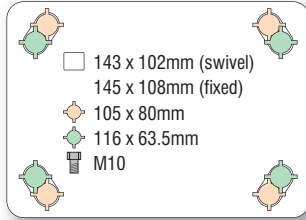

- Single ball race swivel head
- Top plate fixing

**91**  
99

**91 + POLYURETHANE TYRED WHEEL WITH NYLON CENTRE**

wheel diameter	tread width	fitted height	swivel offset	load capacity	bearing type	swivel		fixed		swivel + total stop brake	
						swivel	fixed	swivel	fixed	swivel + total stop brake	
<b>125</b>	38	154	33.5	300	roller	<b>5 91 PNB</b>		<b>5 99 PNB</b>		<b>5 91 PNB BR</b>	

NOTE: All dimensions are in mm and all loadings in kg unless otherwise stated