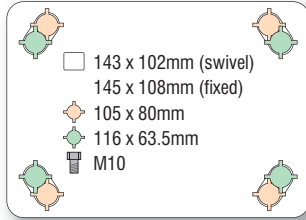

- Single ball race swivel head
- Top plate fixing

**91**  
99

## 91 + BLUE RUBBER TYRED WHEEL WITH NYLON CENTRE

| wheel diameter | tread width | fitted height | swivel offset | load capacity | bearing type | swivel   |       | fixed    |       | swivel + total stop brake |  |
|----------------|-------------|---------------|---------------|---------------|--------------|----------|-------|----------|-------|---------------------------|--|
|                |             |               |               |               |              | swivel   | fixed | swivel   | fixed | swivel + total stop brake |  |
| <b>125</b>     | 38          | 154           | 33.5          | 180           | roller       | 5 91 RNB |       | 5 99 RNB |       | 5 91 RNB BR               |  |

NOTE: All dimensions are in mm and all loadings in kg unless otherwise stated