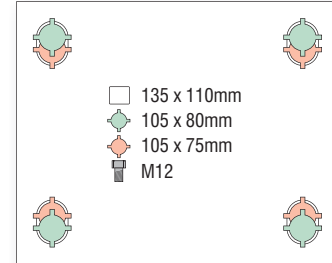

LOW LEVEL E70PR

○ Extra wide wheel

E70PR + Nylon wheel

wheel diameter	tread width	fitted height	swivel offset	load capacity	bearing type	swivel		
						swivel	fixed	swivel + total stop brake
82	70	131	55	700	ball	6105	6125	
	100	138	55	1000	ball	6109	6129	

NOTE: All dimensions are in mm and all loadings in kg unless otherwise stated