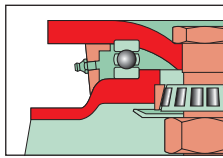

LOW LEVEL E70PR

○ Extra wide wheel

E70PR + Polyurethane tyred wheel with steel centre

wheel diameter	tread width	fitted height	swivel offset	load capacity	bearing type			
						swivel	fixed	swivel + total stop brake
82	70	131	55	700	ball	7405	7425	
	100	138	55	1000	ball	7409	7429	

NOTE: All dimensions are in mm and all loadings in kg unless otherwise stated