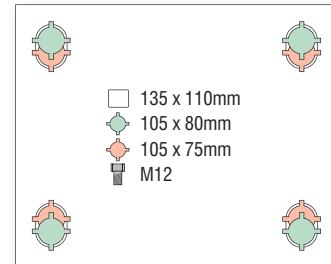

LOW LEVEL E70PR

○ Extra wide wheel

E70PR + Polyurethane tyred wheel with steel centre

wheel diameter	tread width	fitted height	swivel offset	load capacity	bearing type			
						swivel	fixed	swivel + total stop brake
82	70	131	55	700	ball	7405	7425	
	100	138	55	1000	ball	7409	7429	

NOTE: All dimensions are in mm and all loadings in kg unless otherwise stated