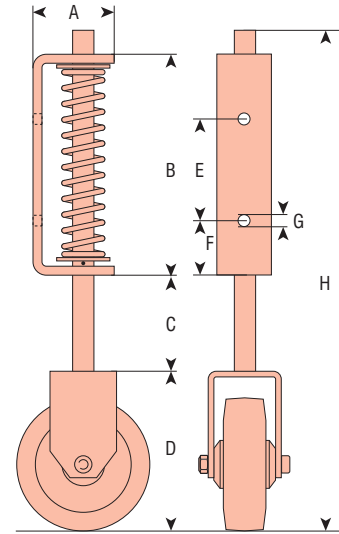

GATE CASTOR

- Rubber tyred wheel with cast iron centre
- Side plate fitting
- Spring loaded to run over uneven ground

VARLEY

wheel diameter	A	B	C	D	E	F	G	H	swivel	fixed	swivel + total stop brake
100	70	167	77	120	85	41	8	373		GATE-CASTOR	

NOTE: All dimensions are in mm and all loadings in kg unless otherwise stated