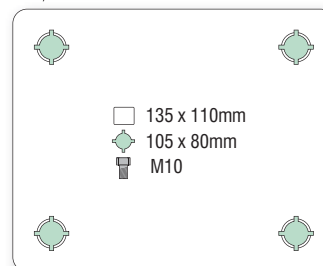

STAINLESS
medium duty
I20
continued

- Stainless steel
- Plastic swivel seal

I20 + Blue rubber tyred wheel with nylon centre - plate fixing

100, 125mm

150, 200mm

wheel diameter	tread width	fitted height	swivel offset	load capacity	bearing type	swivel + total stop brake		
						swivel	fixed	swivel + total stop brake
100	40	129	46	150	roller	31053B	31253B	31053B FR
125	40	160	49	180	roller	31058B	31258B	31058B FR
150	40	181	51	240	roller	31067B	31267B	31067B FR
200	50	240	59	370	roller	31090B	31290B	31090B FR

I20 + Blue rubber tyred wheel with nylon centre - bolt hole fixing

wheel diameter	tread width	fitted height	swivel offset	load capacity	bearing type	swivel + total stop brake		
						swivel	fixed	swivel + total stop brake
100	40	129	46	150	roller	31453BHC		31453BHC FR
125	40	160	49	180	roller	31459BHC		31459BHC FR

NOTE: All dimensions are in mm and all loadings in kg unless otherwise stated