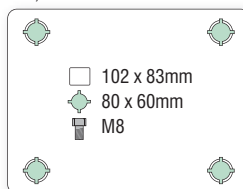

STAINLESS
medium duty
I20
continued

- Stainless steel
- Plastic swivel seal

I20 + Blue rubber tyred wheel with nylon centre - plate fixing

100, 125mm

150, 200mm

wheel diameter	tread width	fitted height	swivel offset	load capacity	bearing type	swivel + total stop brake		
						swivel	fixed	swivel + total stop brake
100	40	129	46	150	roller	31053B	31253B	31053B FR
125	40	160	49	180	roller	31058B	31258B	31058B FR
150	40	181	51	240	roller	31067B	31267B	31067B FR
200	50	240	59	370	roller	31090B	31290B	31090B FR

I20 + Blue rubber tyred wheel with nylon centre - bolt hole fixing

wheel diameter	tread width	fitted height	swivel offset	load capacity	bearing type	swivel + total stop brake		
						swivel	fixed	swivel + total stop brake
100	40	129	46	150	roller	31453BHC		31453BHC FR
125	40	160	49	180	roller	31459BHC		31459BHC FR

NOTE: All dimensions are in mm and all loadings in kg unless otherwise stated