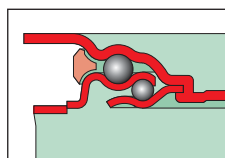

STAINLESS
medium duty
I20
continued

- Stainless steel
- Plastic swivel seal

I20 + Blue rubber tyred wheel with nylon centre - plate fixing

100, 125mm

150, 200mm

wheel diameter	tread width	fitted height	swivel offset	load capacity	bearing type	swivel + total stop brake		
						swivel	fixed	swivel + total stop brake
100	40	129	46	150	roller	31053B	31253B	31053B FR
125	40	160	49	180	roller	31058B	31258B	31058B FR
150	40	181	51	240	roller	31067B	31267B	31067B FR
200	50	240	59	370	roller	31090B	31290B	31090B FR

I20 + Blue rubber tyred wheel with nylon centre - bolt hole fixing

wheel diameter	tread width	fitted height	swivel offset	load capacity	bearing type	swivel + total stop brake		
						swivel	fixed	swivel + total stop brake
100	40	129	46	150	roller	31453BHC		31453BHC FR
125	40	160	49	180	roller	31459BHC		31459BHC FR

NOTE: All dimensions are in mm and all loadings in kg unless otherwise stated