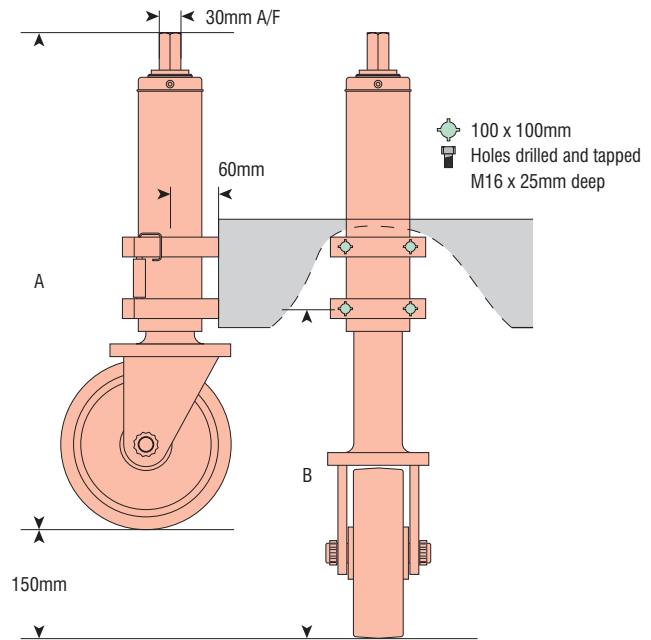

JACKING extra heavy duty JA

- Side plate fitting
- Supplied complete with 2-way directional lock

wheel diameter	tread width	A	B	swivel offset	load capacity	bearing type	swivel	fixed	swivel + total stop brake
250	76	745	468	72	2500	taper roller	JA 210 SUTM L		

NOTE: All dimensions are in mm and all loadings in kg unless otherwise stated