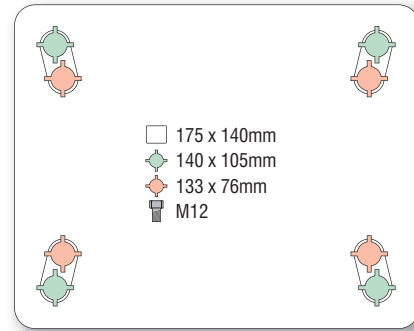

HIGH TEMPERATURE

KV KVF

- Effective range: Up to +300°C
- Ball and taper bearing swivel head
- High temperature grease and swivel seal
- Top plate fixing

KV + HIGH TEMPERATURE CAST IRON WHEEL: UP TO 300°C

wheel diameter	tread width	fitted height	swivel offset	load capacity	bearing type	swivel	fixed
150	45	213	59	1180	roller	KV 6 CIB M4 HT	KVF 6 CIB M4 HT
200	45	264	62	1270	roller	KV 8 CIB M4 HT	KVF 8 CIB M4 HT