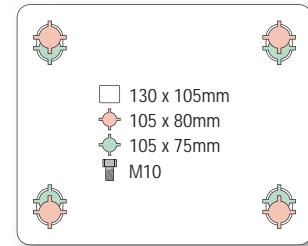

TSK

TFK

continued on next page

- Top plate fixing
- Kingpinless swivel head design

TSK + RUBBER TYRED WHEEL WITH ALUMINIUM CENTRE

wheel diameter	tread width	fitted height	swivel offset	load capacity	bearing type	swivel +			
						swivel	fixed	wheel brake	2 way directional lock
150	50	191	55	300	ball	TSK 150 SR250	TFK 150 SR250	TSK 150 SR250 B	TSK 150 SR250 D
200	50	241	55	400	ball	TSK 200 SR250	TFK 200 SR250	TSK 200 SR250 B	TSK 200 SR250 D

NOTE: All dimensions are in mm and all loadings in kg unless otherwise stated