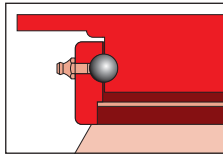

TSK

TFK

continued on next page

- Top plate fixing
- Kingpinless swivel head design

TSK + RUBBER TYRED WHEEL WITH ALUMINIUM CENTRE

wheel diameter	tread width	fitted height	swivel offset	load capacity	bearing type	swivel +			
						swivel	fixed	wheel brake	2 way directional lock
150	50	191	55	300	ball	TSK 150 SR250	TFK 150 SR250	TSK 150 SR250 B	TSK 150 SR250 D
200	50	241	55	400	ball	TSK 200 SR250	TFK 200 SR250	TSK 200 SR250 B	TSK 200 SR250 D

NOTE: All dimensions are in mm and all loadings in kg unless otherwise stated