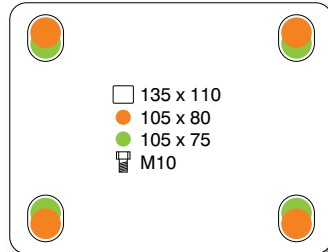

V22 | NY | PLATE FIXING

NYLON WHEEL

100, 125

150, 200

	wheel diameter	tread width	fitted height	swivel offset	load capacity	bearing type	swivel	fixed	swivel + total-stop brake
P	100	32	132	39	250	roller	V 422 NYB	V 429 NYB	V 422 NYB SWB
P	125	38	155	39	250	roller	V 522 NYB	V 529 NYB	V 522 NYB SWB
P	150	40	190	53	500	roller	V 622 NYB	V 629 NYB	V 622 NYB SWB
P	200	45	235	53	500	roller	V 822 NYB	V 829 NYB	V 822 NYB SWB

P Preferred range product, see page 1 for details

i All dimensions are in **mm** and all loadings are in **kg** unless otherwise stated