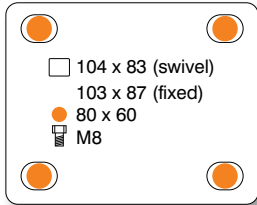

V22 | NY | PLATE FIXING

NYLON WHEEL

100, 125

150, 200

	wheel diameter	tread width	fitted height	swivel offset	load capacity	bearing type	swivel	fixed	swivel + total-stop brake
P	100	32	132	39	250	roller	V 422 NYB	V 429 NYB	V 422 NYB SWB
P	125	38	155	39	250	roller	V 522 NYB	V 529 NYB	V 522 NYB SWB
P	150	40	190	53	500	roller	V 622 NYB	V 629 NYB	V 622 NYB SWB
P	200	45	235	53	500	roller	V 822 NYB	V 829 NYB	V 822 NYB SWB

P Preferred range product, see page 1 for details

i All dimensions are in **mm** and all loadings are in **kg** unless otherwise stated