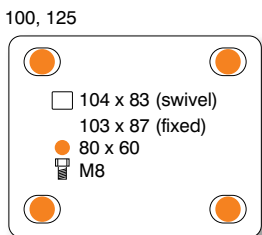

V22 | RN | PLATE FIXING

BLUE RUBBER TYRED WHEEL WITH NYLON CENTRE

	wheel diameter	tread width	fitted height	swivel offset	load capacity	bearing type	swivel	fixed	swivel + total-stop brake
P	100	36	132	39	160	roller	V 422 RNB	V 429 RNB	V 422 RNB SWB
P	125	37	155	39	180	roller	V 522 RNB	V 529 RNB	V 522 RNB SWB
P	150	50	190	53	300	roller	V 622 RNB	V 629 RNB	V 622 RNB SWB
P	200	50	235	53	450	roller	V 822 RNB	V 829 RNB	V 822 RNB SWB

V22 | PN | PLATE FIXING

RED POLYURETHANE TYRED WHEEL WITH NYLON CENTRE

	wheel diameter	tread width	fitted height	swivel offset	load capacity	bearing type	swivel	fixed	swivel + total-stop brake
P	100	36	132	39	250	roller	V 422 PNB	V 429 PNB	V 422 PNB SWB
P	125	36	155	39	250	roller	V 522 PNB	V 529 PNB	V 522 PNB SWB
P	150	50	190	53	500	roller	V 622 PNB	V 629 PNB	V 622 PNB SWB
P	200	50	235	53	500	roller	V 822 PNB	V 829 PNB	V 822 PNB SWB

P Preferred range product, see page 1 for details

i All dimensions are in **mm** and all loadings are in **kg** unless otherwise stated