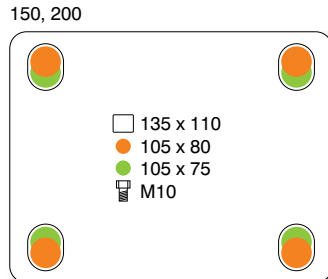

V22 | RN | PLATE FIXING

BLUE RUBBER TYRED WHEEL WITH NYLON CENTRE

	wheel diameter	tread width	fitted height	swivel offset	load capacity	bearing type	swivel	fixed	swivel + total-stop brake
P	100	36	132	39	160	roller	V 422 RNB	V 429 RNB	V 422 RNB SWB
P	125	37	155	39	180	roller	V 522 RNB	V 529 RNB	V 522 RNB SWB
P	150	50	190	53	300	roller	V 622 RNB	V 629 RNB	V 622 RNB SWB
P	200	50	235	53	450	roller	V 822 RNB	V 829 RNB	V 822 RNB SWB

V22 | PN | PLATE FIXING

RED POLYURETHANE TYRED WHEEL WITH NYLON CENTRE

	wheel diameter	tread width	fitted height	swivel offset	load capacity	bearing type	swivel	fixed	swivel + total-stop brake
P	100	36	132	39	250	roller	V 422 PNB	V 429 PNB	V 422 PNB SWB
P	125	36	155	39	250	roller	V 522 PNB	V 529 PNB	V 522 PNB SWB
P	150	50	190	53	500	roller	V 622 PNB	V 629 PNB	V 622 PNB SWB
P	200	50	235	53	500	roller	V 822 PNB	V 829 PNB	V 822 PNB SWB

P Preferred range product, see page 1 for details

i All dimensions are in **mm** and all loadings are in **kg** unless otherwise stated