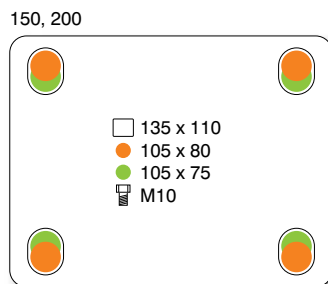

V22 | RN | PLATE FIXING

BLUE RUBBER TYRED WHEEL WITH NYLON CENTRE

	wheel diameter	tread width	fitted height	swivel offset	load capacity	bearing type	swivel	fixed	swivel + total-stop brake
P	100	36	132	39	160	roller	V 422 RNB	V 429 RNB	V 422 RNB SWB
P	125	37	155	39	180	roller	V 522 RNB	V 529 RNB	V 522 RNB SWB
P	150	50	190	53	300	roller	V 622 RNB	V 629 RNB	V 622 RNB SWB
P	200	50	235	53	450	roller	V 822 RNB	V 829 RNB	V 822 RNB SWB

V22 | PN | PLATE FIXING

RED POLYURETHANE TYRED WHEEL WITH NYLON CENTRE

	wheel diameter	tread width	fitted height	swivel offset	load capacity	bearing type	swivel	fixed	swivel + total-stop brake
P	100	36	132	39	250	roller	V 422 PNB	V 429 PNB	V 422 PNB SWB
P	125	36	155	39	250	roller	V 522 PNB	V 529 PNB	V 522 PNB SWB
P	150	50	190	53	500	roller	V 622 PNB	V 629 PNB	V 622 PNB SWB
P	200	50	235	53	500	roller	V 822 PNB	V 829 PNB	V 822 PNB SWB

P Preferred range product, see page 1 for details

i All dimensions are in **mm** and all loadings are in **kg** unless otherwise stated