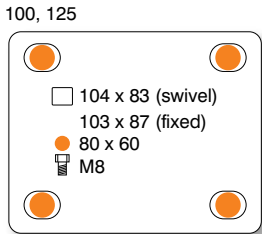

V22 | RN | PLATE FIXING

BLUE RUBBER TYRED WHEEL WITH NYLON CENTRE

	wheel diameter	tread width	fitted height	swivel offset	load capacity	bearing type	swivel	fixed	swivel + total-stop brake
P	100	36	132	39	160	roller	V 422 RNB	V 429 RNB	V 422 RNB SWB
P	125	37	155	39	180	roller	V 522 RNB	V 529 RNB	V 522 RNB SWB
P	150	50	190	53	300	roller	V 622 RNB	V 629 RNB	V 622 RNB SWB
P	200	50	235	53	450	roller	V 822 RNB	V 829 RNB	V 822 RNB SWB

V22 | PN | PLATE FIXING

RED POLYURETHANE TYRED WHEEL WITH NYLON CENTRE

	wheel diameter	tread width	fitted height	swivel offset	load capacity	bearing type	swivel	fixed	swivel + total-stop brake
P	100	36	132	39	250	roller	V 422 PNB	V 429 PNB	V 422 PNB SWB
P	125	36	155	39	250	roller	V 522 PNB	V 529 PNB	V 522 PNB SWB
P	150	50	190	53	500	roller	V 622 PNB	V 629 PNB	V 622 PNB SWB
P	200	50	235	53	500	roller	V 822 PNB	V 829 PNB	V 822 PNB SWB

P Preferred range product, see page 1 for details

i All dimensions are in **mm** and all loadings are in **kg** unless otherwise stated