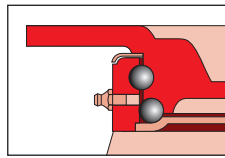

WSP WFP

continued on next page

- Top plate fixing
- Double ball race swivel head
- Kingpinless swivel head design

WSP + CAST NYLON WHEEL

wheel diameter	tread width	fitted height	swivel offset	load capacity	bearing type	swivel		swivel + wheel brake		swivel + 4 way directional lock	
						swivel	fixed	swivel + wheel brake	swivel + 4 way directional lock		
200	75	264	72	2000	ball	WSP 200 CN2 75	WFP 200 CN2 75	WSP 200 CN2 75 B	WSP 200 CN2 75 D		
250	75	314	82	2000	ball	WSP 250 CN2 75	WFP 250 CN2 75	WSP 250 CN2 75 B	WSP 250 CN2 75 D		
300	75	365	95	2000	ball	WSP 300 CN2 75	WFP 300 CN2 75	WSP 300 CN2 75 B	WSP 300 CN2 75 D		

NOTE: All dimensions are in mm and all loadings in kg unless otherwise stated